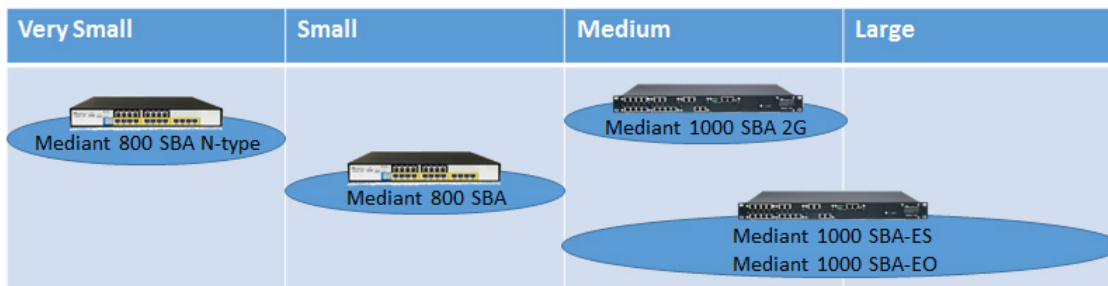

AudioCodes Mediant SBA Product Family – Easy Selection Visual Matrix by Branch Size