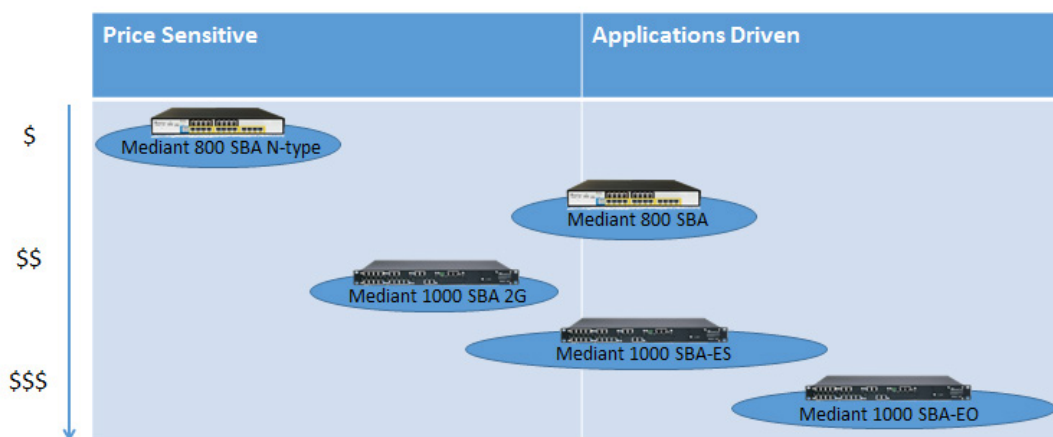

AudioCodes Mediant SBA Product Family - Comparative Matrix

Status	Product	Description	Capacity Considerations	Third-Party Applications Considerations	Price Range
Unchanged	Mediant 800 SBA N-type	Price-effective SBA for very small-size branches	Up to 30 users	Not designed to run third-party applications	\$
Unchanged	Mediant 800 SBA	Price-effective SBA for small-size branches	Up to 250 users	Recommended for third-party IT applications (anti-virus, monitoring, etc.) per AudioCodes SBA Third-party Software and Application Guidelines	\$
Unchanged	Mediant 1000B SBA-2G	Field modular SBA for mid-size branch Optional Dual Power Supply	Up to 500 users per site	Not designed to run third-party applications	\$\$
End of Sale: Effective immediate	Mediant 1000B SBA-4G	Previously designed for large-size branches with up to 1,000 users per site	Recommended replacement: Mediant 1000B SBA-ES		
New	Mediant 1000B SBA-ES	Based on Mediant 1000 OSN3 and enhanced with extra virtualized 8G RAM SSD (Solid State Drive), replacing a mechanical Hard Drive Optional Dual Power Supply	Up to 1,000 users per site	Recommended for third-party IT applications (anti-virus, monitoring, etc.) per AudioCodes SBA Third-party Software and Application Guidelines	\$\$
New	Mediant 1000B SBA-EO	Super strong based on the Intel® Core™ i7 dual-core processor (Sandy Bridge) platform designed to enable maximal capacity along with IT applications and CEBP* software 4G RAM SSD (Solid State Drive) Optional Dual Power Supply	Up to 1,000 users per device	Recommended for third-party IT applications (anti-virus, monitoring, etc.) and CEBP applications on a dedicated virtual machine per AudioCodes SBA Third-Party Software and Application Guidelines	\$\$\$

*CEBP – Communications-Enabled Business Processes

AudioCodes Mediant SBA Product Family – Easy Selection Visual Matrix by Branch Size

AudioCodes Mediant SBA Product Family – Easy Selection Visual Matrix by Design Objective